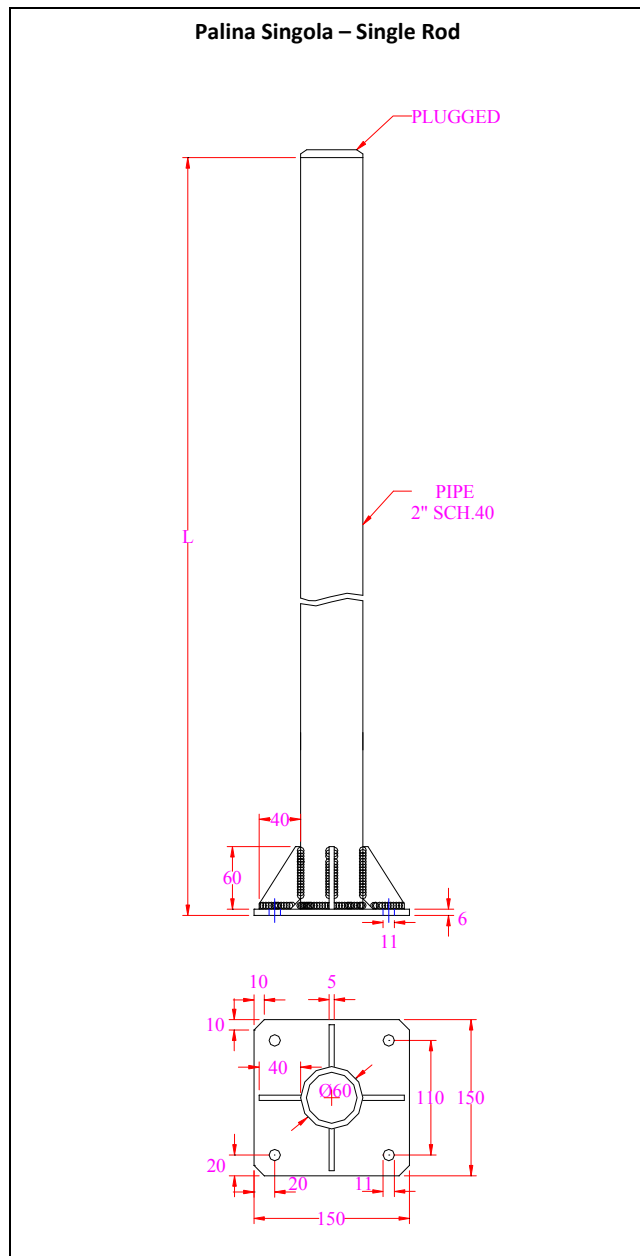

Palina Singola e Doppia con base da 150 mm

Single and Double Rod with base from 150 mm

Palina singola e doppia di diametro 2" Sch. 40 in acciaio al carbonio zincato a caldo, con base quadrata provvista di 4 fori per il fissaggio a pavimento.

A richiesta le nostre paline possono essere fornite in Aisi 304 o Aisi 316.

Single and double rod, 2" diameter Sch. 40 carbon steel hot zinc plated with a square base provided with four holes for fixing to the floor can be supplied.

On request the our rod can be supplied in Aisi 304 or Aisi 316.

Tipo – Type	Altezza "L" – Height "L"
SR1-10	1000 mm.
SR1-11	1100 mm
SR1-12	1200 mm
SR1-13	1300 mm
SR1-14	1400 mm
SR1-15	1500 mm
SR1-18	1800 mm.

Single and double rod, 2" diameter Sch. 40 carbon steel hot zinc plated with a square base provided with four holes for fixing to the floor can be supplied.

On request the our rod can be supplied in Aisi 304 or Aisi 316.